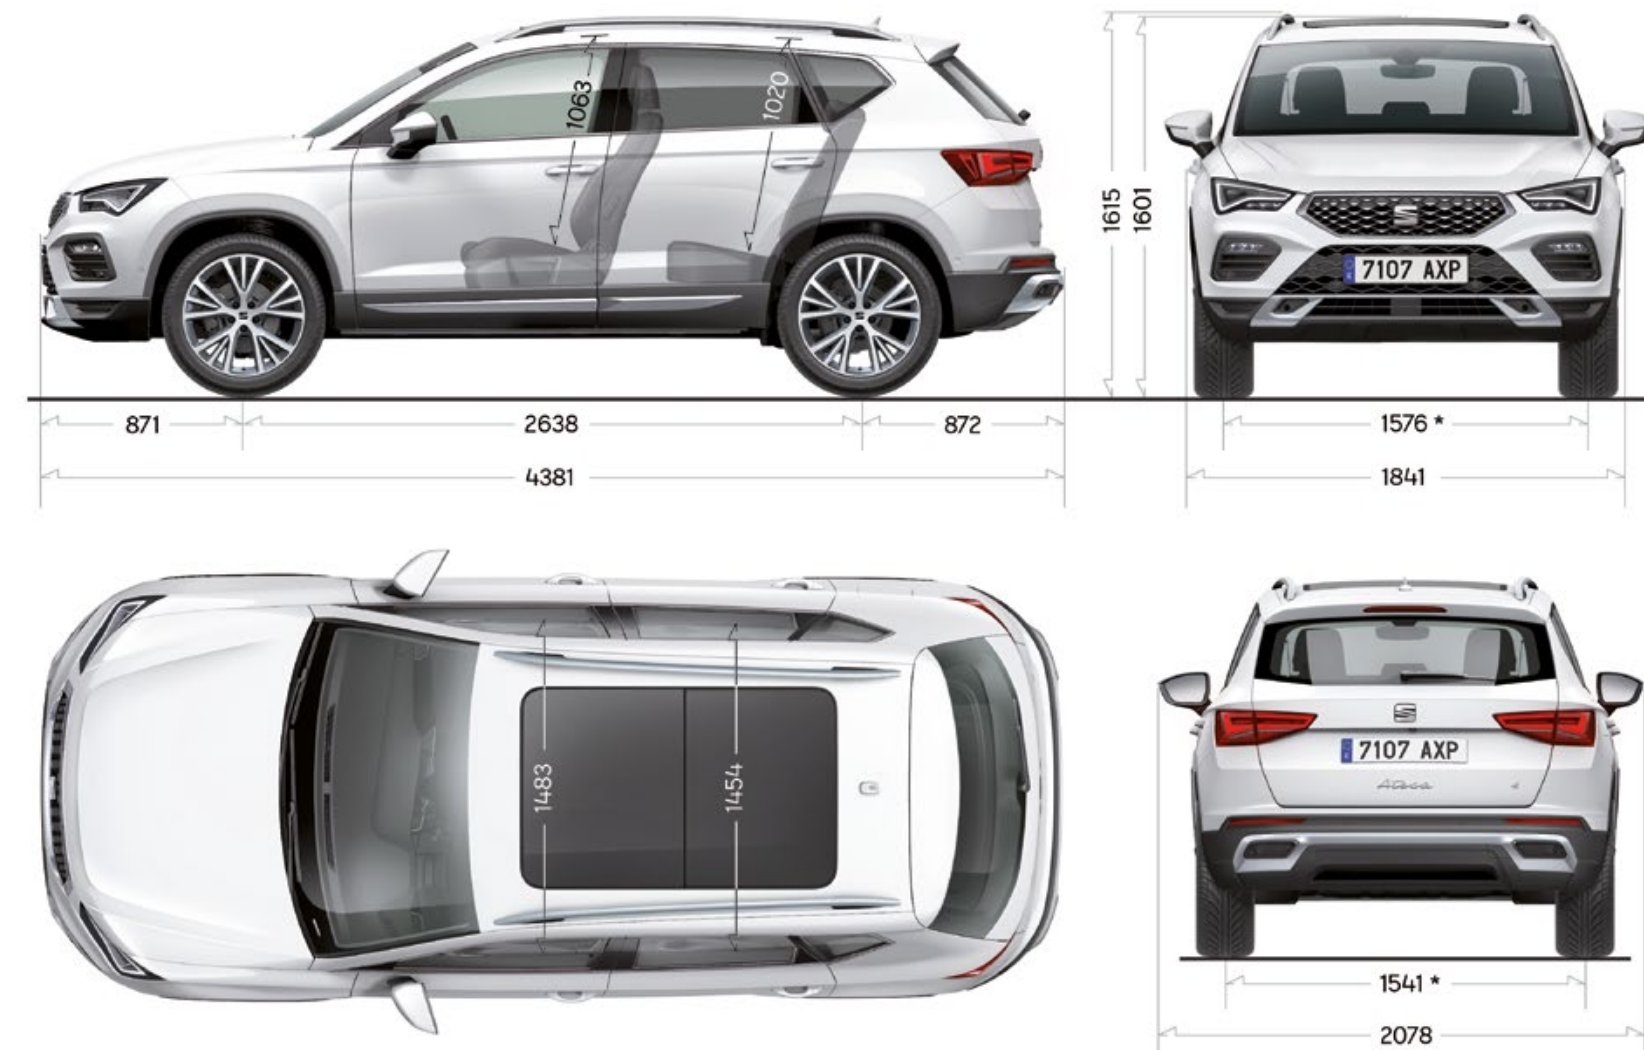

Engine specs.

The data shown is provisional

	Reference	Style	XPERIENCE	FR
TSI				
1.0 EcoTSI 110HP [81kW] MQ-6 Start/Stop	○	○	○	○
1.4 EcoTSI 150HP [110kW] AQ300 Start/Stop	-	○	○	○
1.5 EcoTSI 150HP [110kW] MQ-6 Start/Stop	-	○	○	○
1.5 EcoTSI 150HP [110kW] DSG-7 Start/Stop	-	○	○	○
2.0 TSI 190HP [140kW] DQ381-7A Start/Stop	-	○	○	○
2.0 TSI 190HP [140kW] DSG-7 Start/Stop 4 DRIVE	-	○	○	○
TDI				
2.0 TDI 110HP [85kW] CR MQ-6 Start/Stop	○	○	○	○
2.0 TDI 150HP [110kW] CR MQ-6 Start/Stop	-	○	○	○
2.0 TDI 150HP [110kW] CR DSG-7 Start/Stop	-	○	○	○
2.0 TDI 150HP [110kW] CR DSG-7 4Drive Start/Stop	-	○	○	○

○ Optional
- Not available

For more information about official fuel consumption and CO₂ emissions values visit your local SEAT website. Our global range of cars and product specifications varies from country to country. Please, visit your local SEAT website to know more about the product offer available for you.

Dimensions.